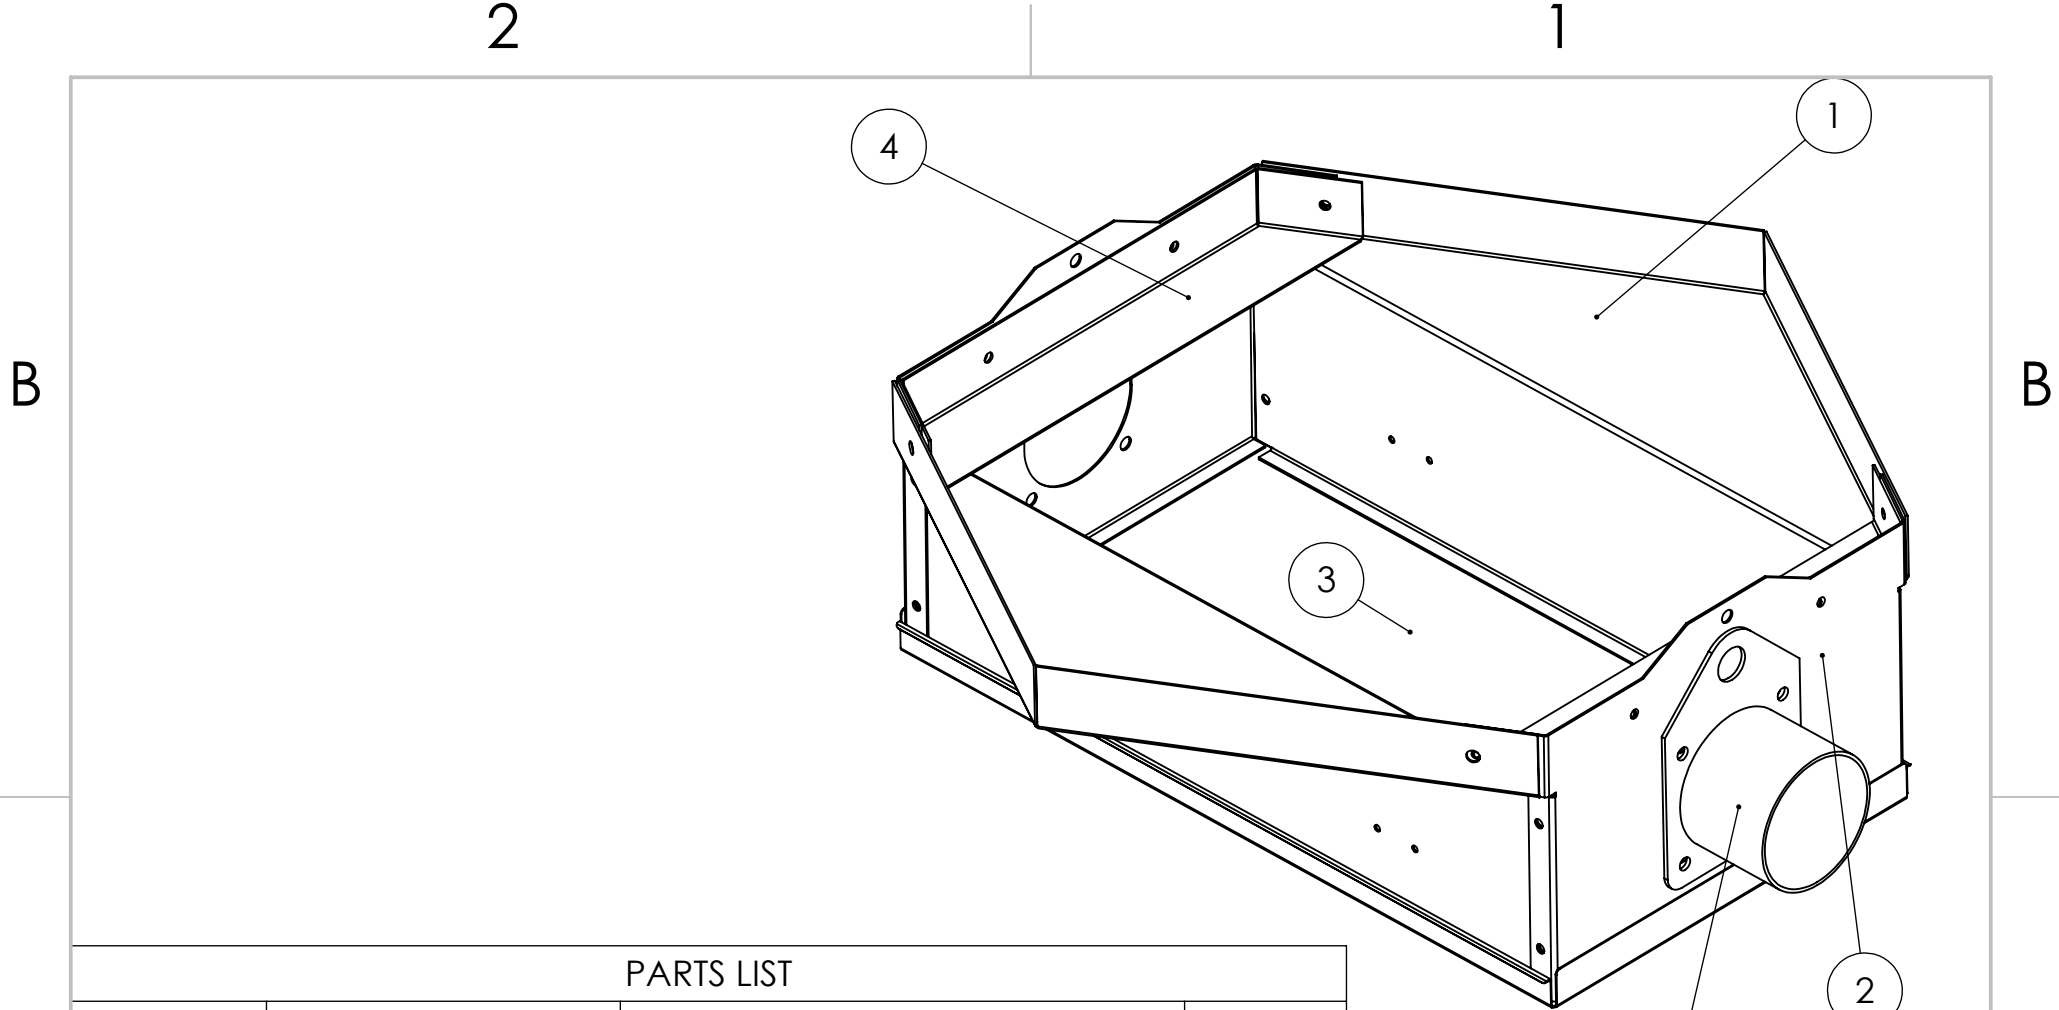

PARTS LIST

ITEM NO.	PART NUMBER	DESCRIPTION	QTY.
1	005K-B1	BINCAP SIDE	2
2	005K-B2	BINCAP END (NOT SHOWN)	2
3	005K-B4	BINCAP LID	1
4	005K-B3	BINCAP GUSSET (NOT SHOWN)	2
5	005524	BINCAP MOTOR COVER	1

PROPRIETARY AND CONFIDENTIAL
 SPINKS SCALE
 COMPANY, INC.

TITLE: BINCAP		
SIZE A	DWG. NO. 005525	REV
WEIGHT: 30		SHEET 1 OF 1

B

B

A

A

2

1

2

1

PARTS LIST

ITEM NO.	PART NUMBER	DESCRIPTION	QTY.
1	005K-B1	BINCAP SIDE	2
2	005K-B2	BINCAP END	2
3	005K-B4	BINCAP LID	1
4	005K-B3	BINCAP GUSSET	2
5	RH-5069	TUBE CONNECTOR	1

PROPRIETARY AND CONFIDENTIAL

SPINKS SCALE
COMPANY, INC.

TITLE:

BINCAP

SIZE

A

DWG. NO.

005525

REV

WEIGHT: 30